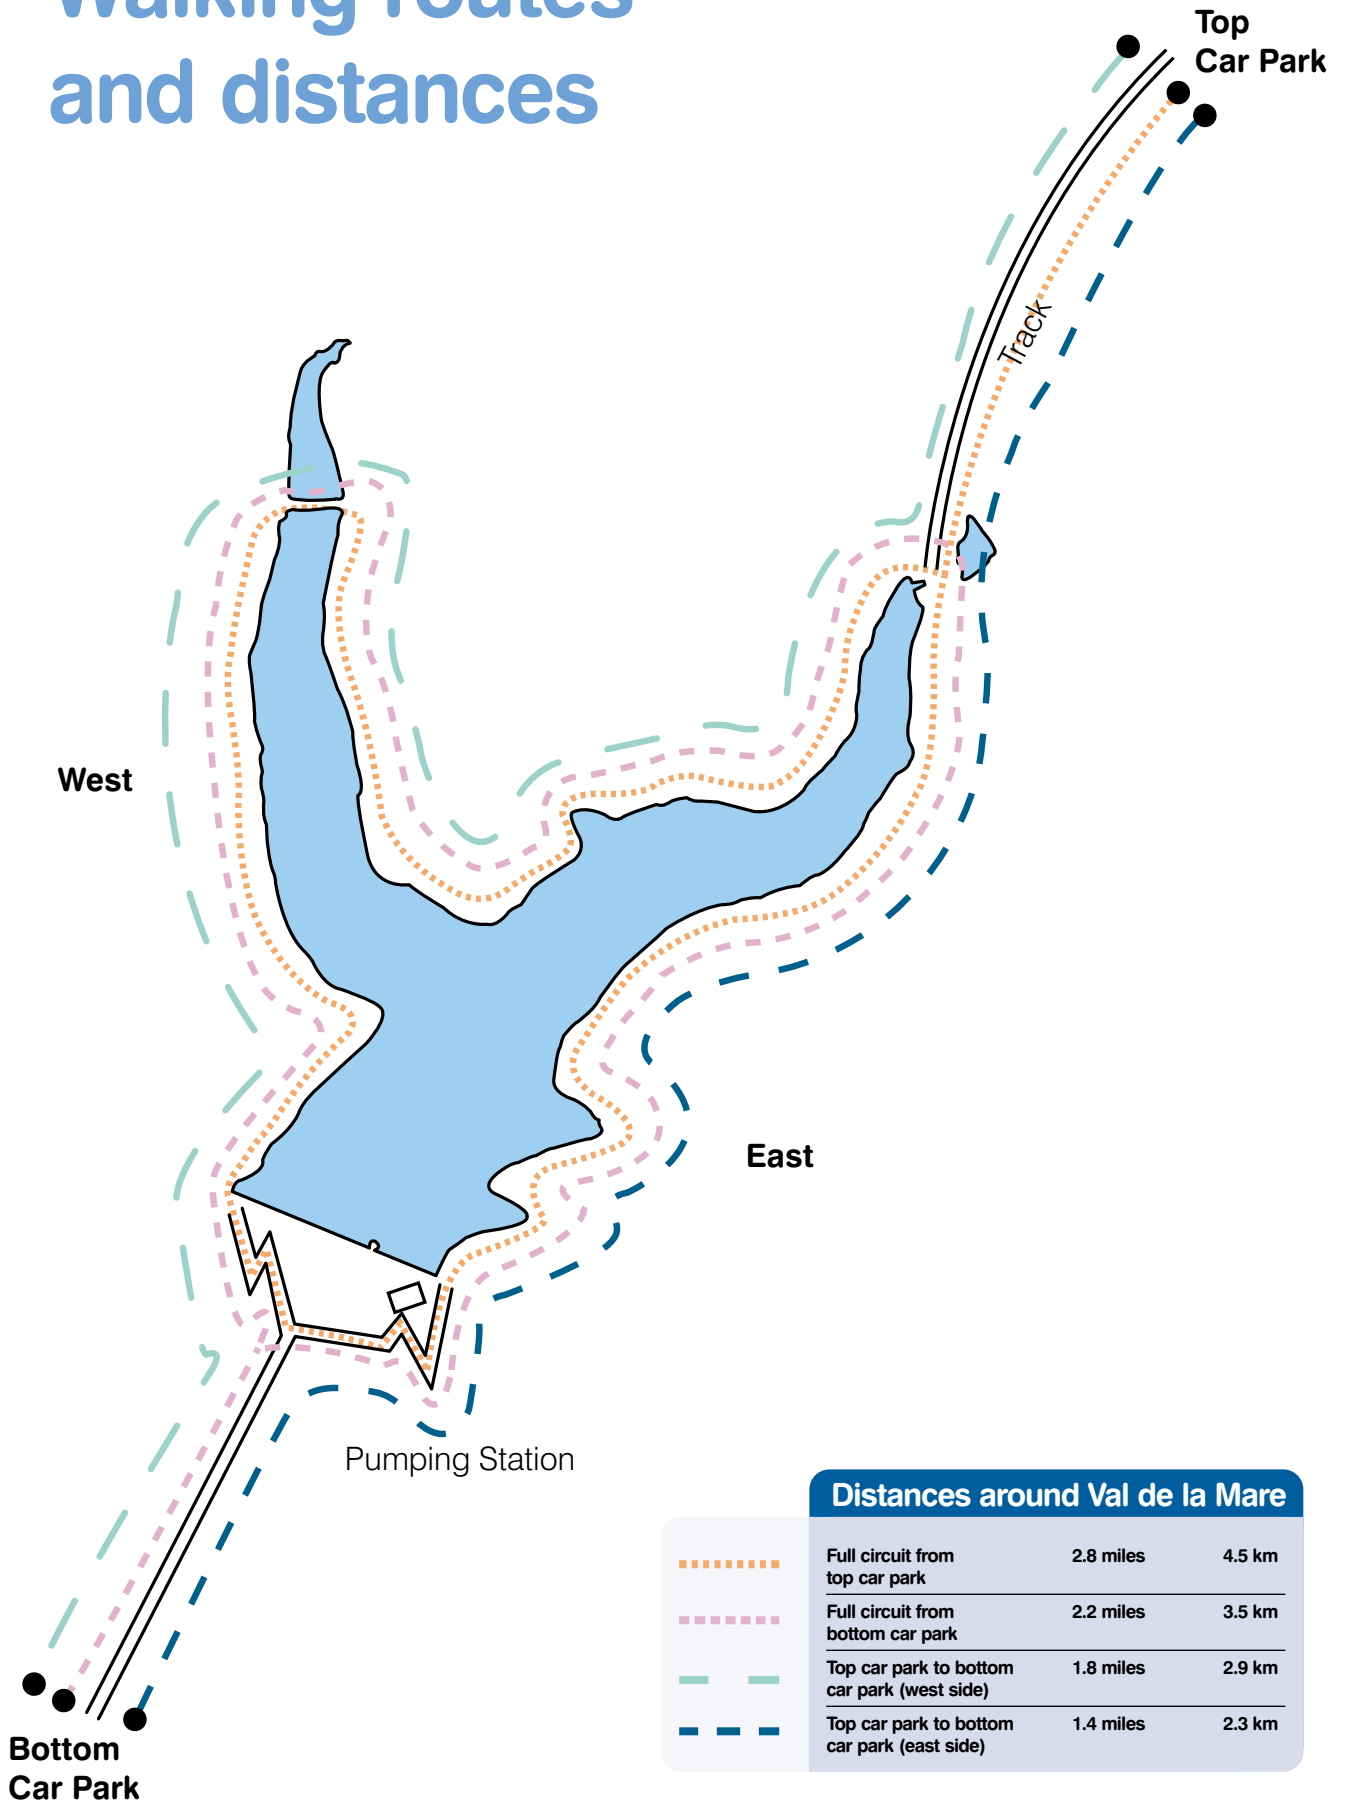

Walking routes and distances

Distances around Val de la Mare			
	Full circuit from top car park	2.8 miles	4.5 km
	Full circuit from bottom car park	2.2 miles	3.5 km
	Top car park to bottom car park (west side)	1.8 miles	2.9 km
	Top car park to bottom car park (east side)	1.4 miles	2.3 km