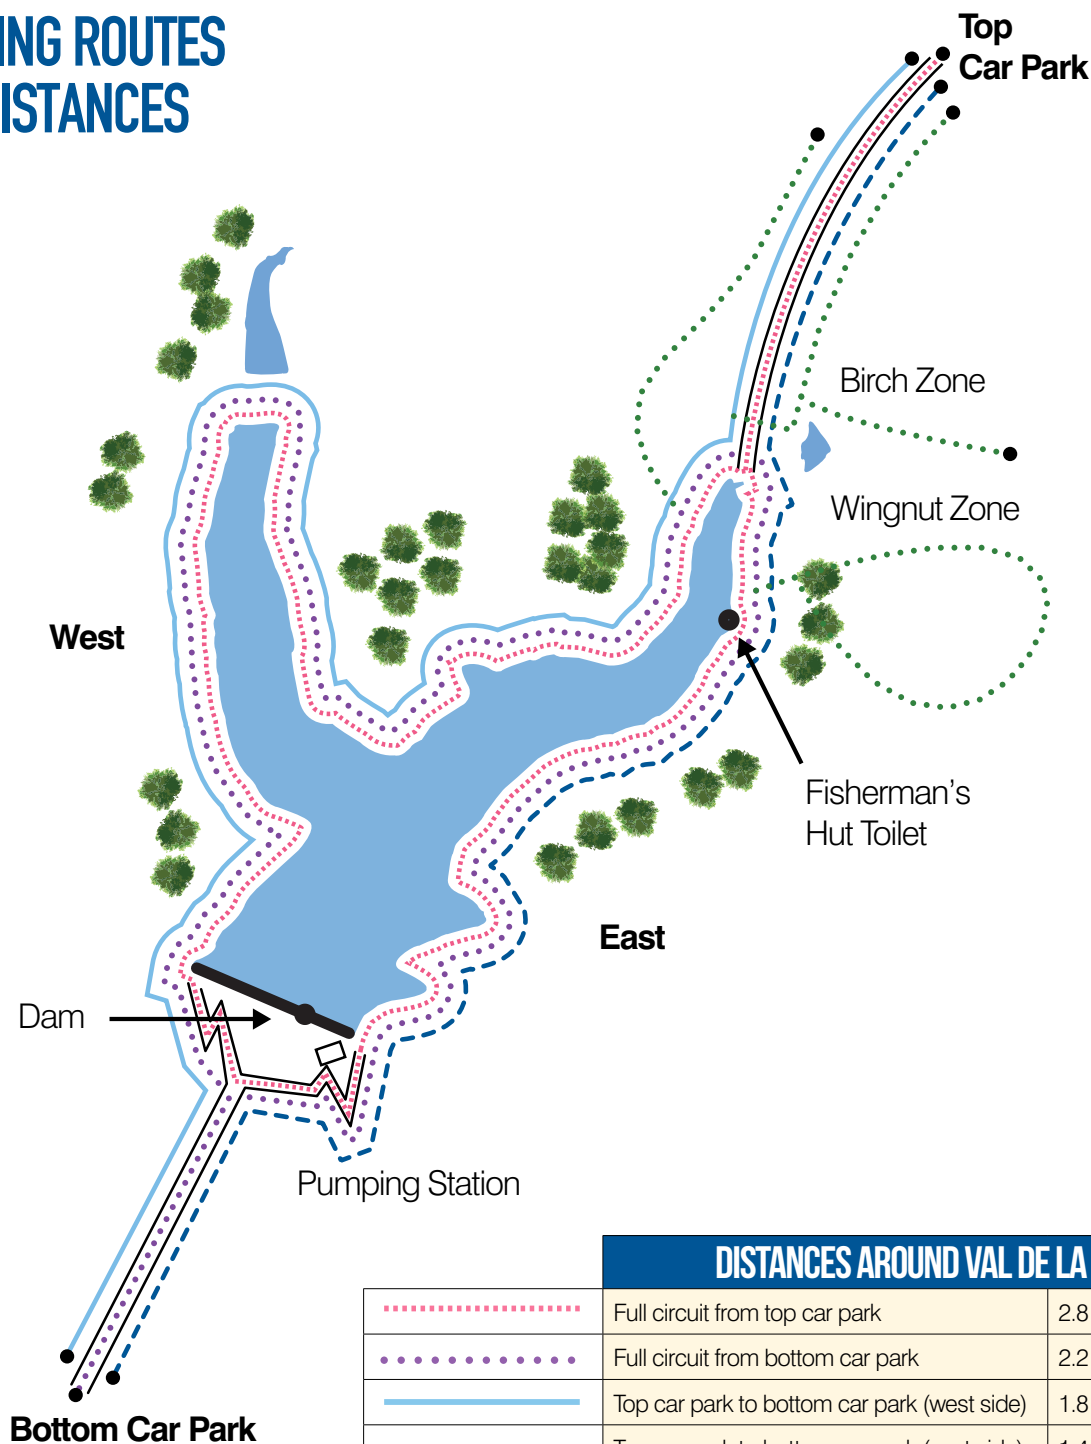

VAL DE LA MARE RESERVOIR

Raw water storage reservoir

WALKING ROUTES AND DISTANCES

DISTANCES AROUND VAL DE LA MARE

	Full circuit from top car park	2.8 miles	4.5 km
	Full circuit from bottom car park	2.2 miles	3.5 km
	Top car park to bottom car park (west side)	1.8 miles	2.9 km
	Top car park to bottom car park (east side)	1.4 miles	2.3 km
	Arboretum paths	1.1 miles	1.8 km