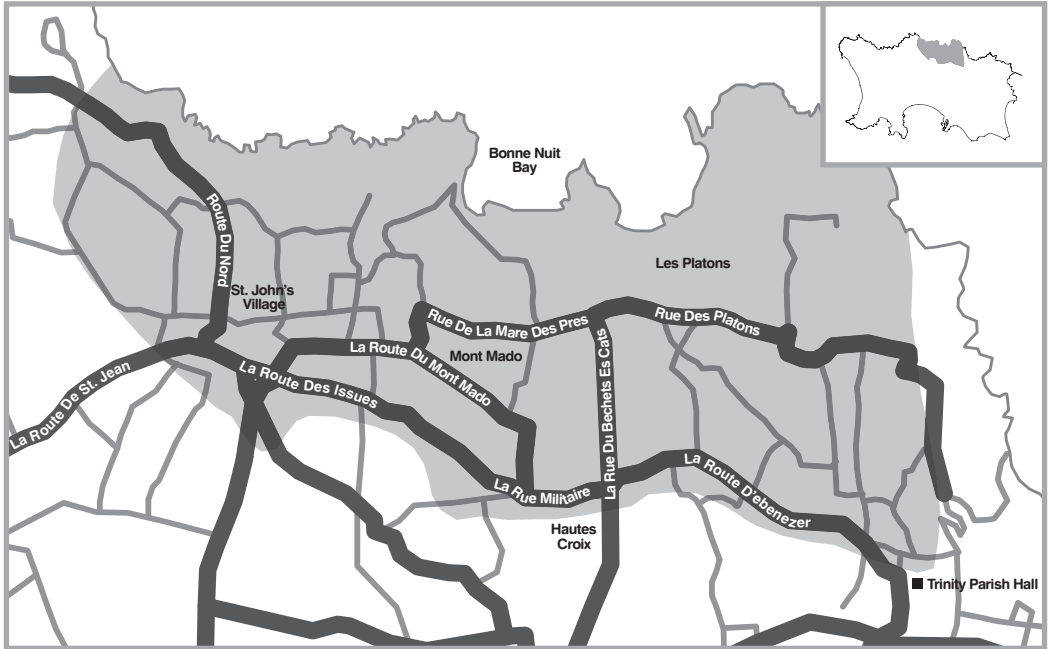

Les Platons Booster Station

Shut down of water supplies

Thursday 22 July at 11:30pm until 3:00am Friday 23 July

Jersey Water has some essential works to carry out on our Les Platons booster station, starting on **Thursday 22 July at 11:30pm until 3:00am Friday 23 July**.

During these times it will be necessary to shut down the water supply in the highlighted area of the above map.

On behalf of Jersey Water please accept our apology in advance for the inconvenience these works may cause to residents in this area and thank you for your cooperation in this matter.