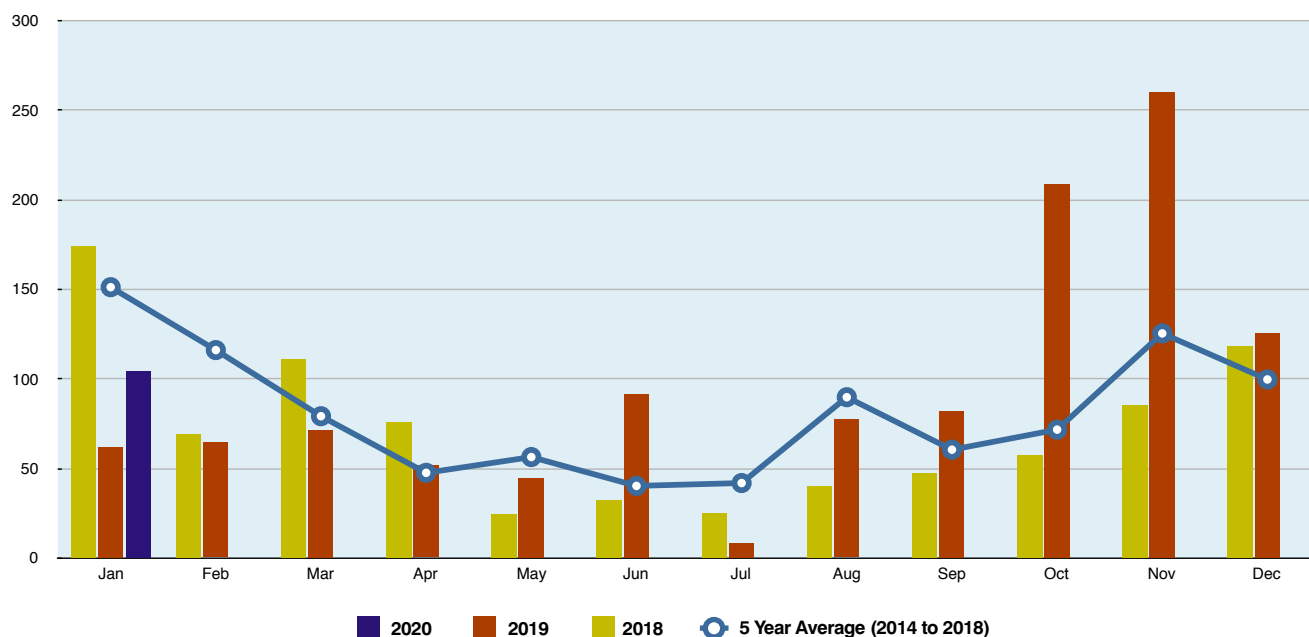

# TOTAL RAINFALL INFORMATION

## TOTAL MONTHLY RAINFALL

## TOTAL MONTHLY RAINFALL (AVERAGE OF 13 STATIONS) (MILLIMETRES)

Month	2018	2019	2020	5 Year Average (2014 to 2018)
January	174.1	62.5	104.7	151.2
February	69.5	64.2		116.1
March	111.1	72.0		79.2
April	75.8	51.9		47.6
May	24.3	44.2		56.4
June	32.6	92		40.3
July	25.1	8.4		41.9
August	40.6	77.1		89.8
September	47.5	82.1		60.5
October	57.1	208.9		71.7
November	85.4	260.5		125.4
December	118.4	125.2		99.7
<b>Annual Total</b>	<b>861.9</b>	<b>1149</b>	<b>1149</b>	<b>979.8</b>