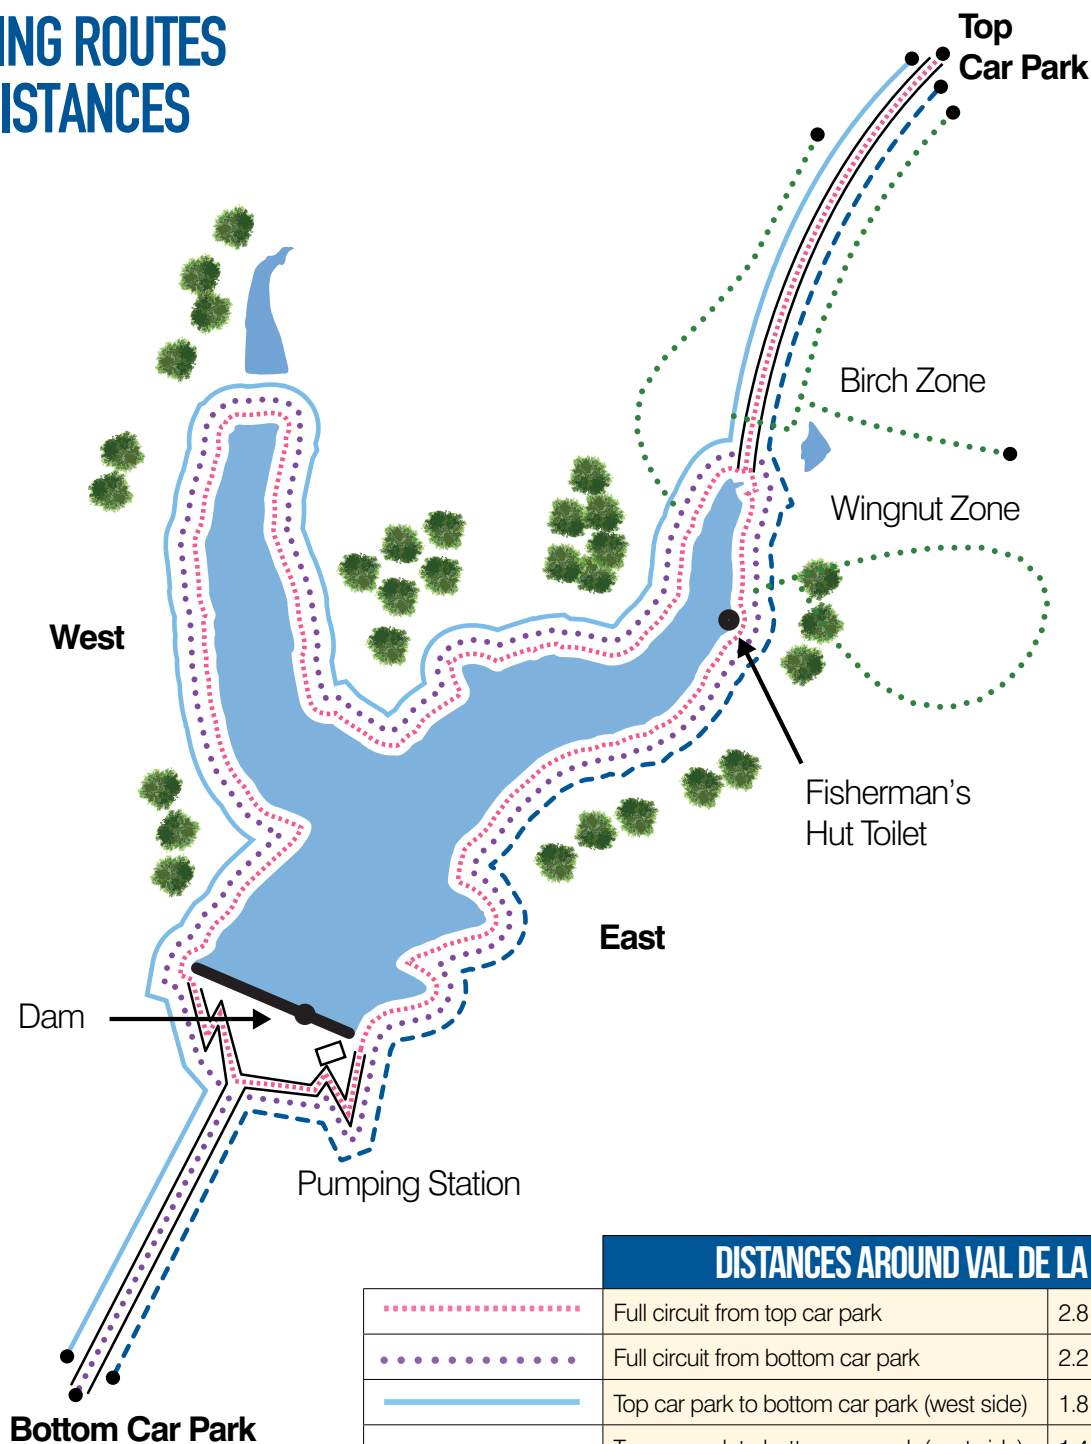

# VAL DE LA MARE RESERVOIR

Raw water storage reservoir

## WALKING ROUTES AND DISTANCES

### DISTANCES AROUND VAL DE LA MARE

	Full circuit from top car park	2.8 miles	4.5 km
	Full circuit from bottom car park	2.2 miles	3.5 km
	Top car park to bottom car park (west side)	1.8 miles	2.9 km
	Top car park to bottom car park (east side)	1.4 miles	2.3 km
	Arboretum paths	1.1 miles	1.8 km