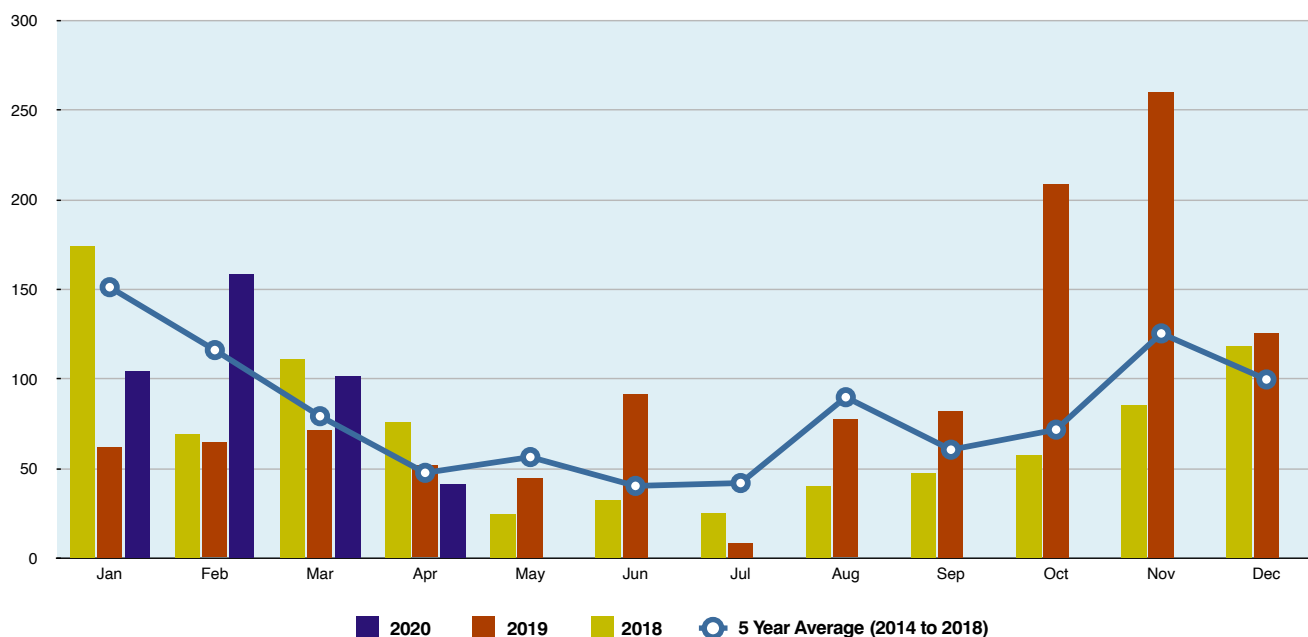

# TOTAL RAINFALL INFORMATION

## TOTAL MONTHLY RAINFALL

## TOTAL MONTHLY RAINFALL (AVERAGE OF 13 STATIONS) (MILLIMETRES)

Month	2018	2019	2020	5 Year Average (2014 to 2018)
January	174.1	62.5	104.7	151.2
February	69.5	64.2	158.6	116.1
March	111.1	72.0	101.3	79.2
April	75.8	51.9	41.4	47.6
May	24.3	44.2	56.4	56.4
June	32.6	92	40.3	40.3
July	25.1	8.4	41.9	41.9
August	40.6	77.1	89.8	89.8
September	47.5	82.1	60.5	60.5
October	57.1	208.9	71.7	71.7
November	85.4	260.5	125.4	125.4
December	118.4	125.2	99.7	99.7
<b>Annual Total</b>	<b>861.9</b>	<b>1149</b>	<b>263.3</b>	<b>979.8</b>