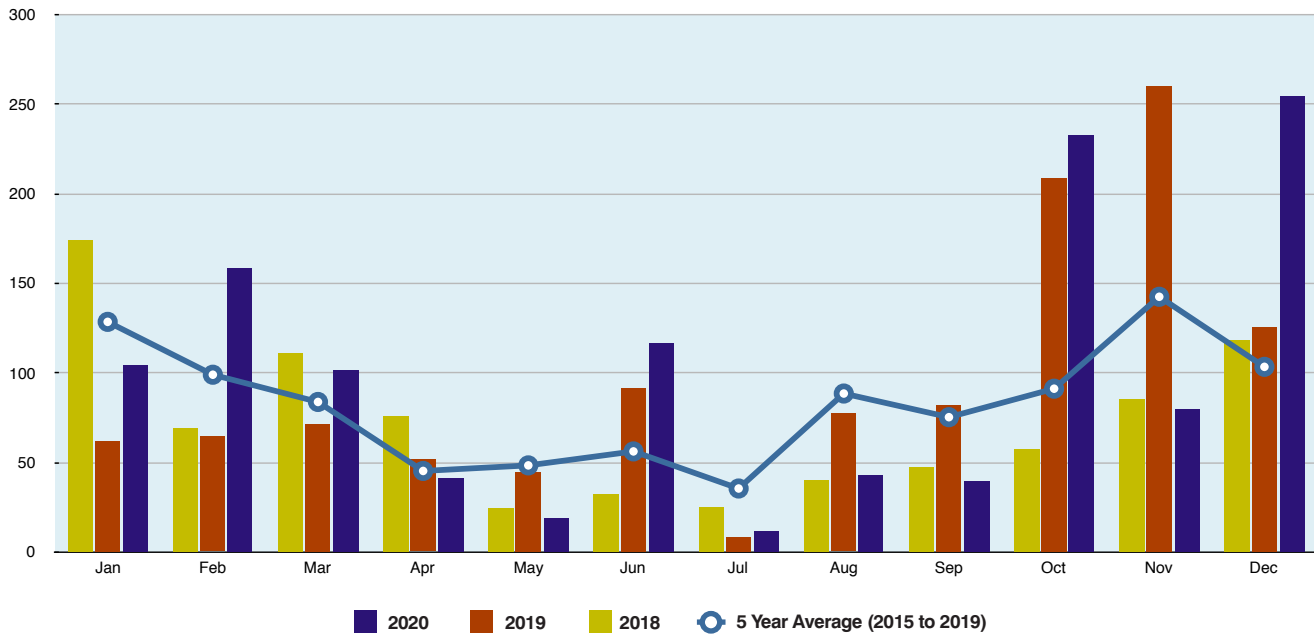

# TOTAL RAINFALL INFORMATION

## TOTAL MONTHLY RAINFALL

## TOTAL MONTHLY RAINFALL (AVERAGE OF 13 STATIONS) (MILLIMETRES)

Month	2018	2019	2020	5 Year Average (2015 to 2019)
January	174.1	62.5	104.7	128.5
February	69.5	64.2	158.6	99.0
March	111.1	72.0	101.3	83.8
April	75.8	51.9	41.4	45.3
May	24.3	44.2	18.6	48.4
June	32.6	92	116.3	56.2
July	25.1	8.4	11.2	35.5
August	40.6	77.1	43.0	88.5
September	47.5	82.1	39.9	75.3
October	57.1	208.9	233.2	91.2
November	85.4	260.5	80.1	142.5
December	118.4	125.2	254.4	103.4
<b>Annual Total</b>	<b>861.9</b>	<b>1149</b>	<b>1202.6</b>	<b>997.5</b>