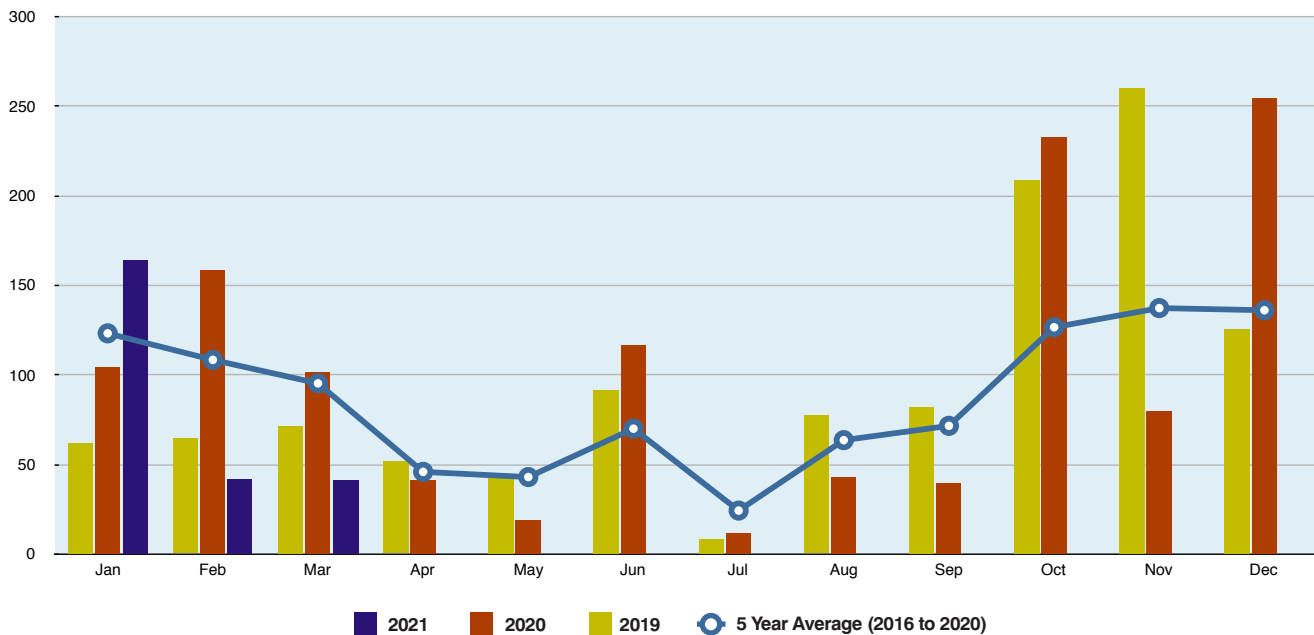

# TOTAL RAINFALL INFORMATION

## TOTAL MONTHLY RAINFALL

## TOTAL MONTHLY RAINFALL (AVERAGE OF 13 STATIONS) (MILLIMETRES)

Month	2019	2020	2021	5 Year Average (2016 to 2020)
January	62.5	104.7	164.3	123.2
February	64.2	158.6	42.1	108.4
March	72.0	101.3	41.4	95.3
April	51.9	41.4		45.9
May	44.2	18.6		43.0
June	92.0	116.3		70.0
July	8.4	11.2		24.3
August	77.1	43.0		63.6
September	82.1	39.9		71.6
October	208.9	233.2		126.6
November	260.5	80.1		137.3
December	125.2	254.4		136.1
<b>Annual Total</b>	<b>861.9</b>	<b>1149.0</b>	<b>1202.6</b>	<b>1045.3</b>