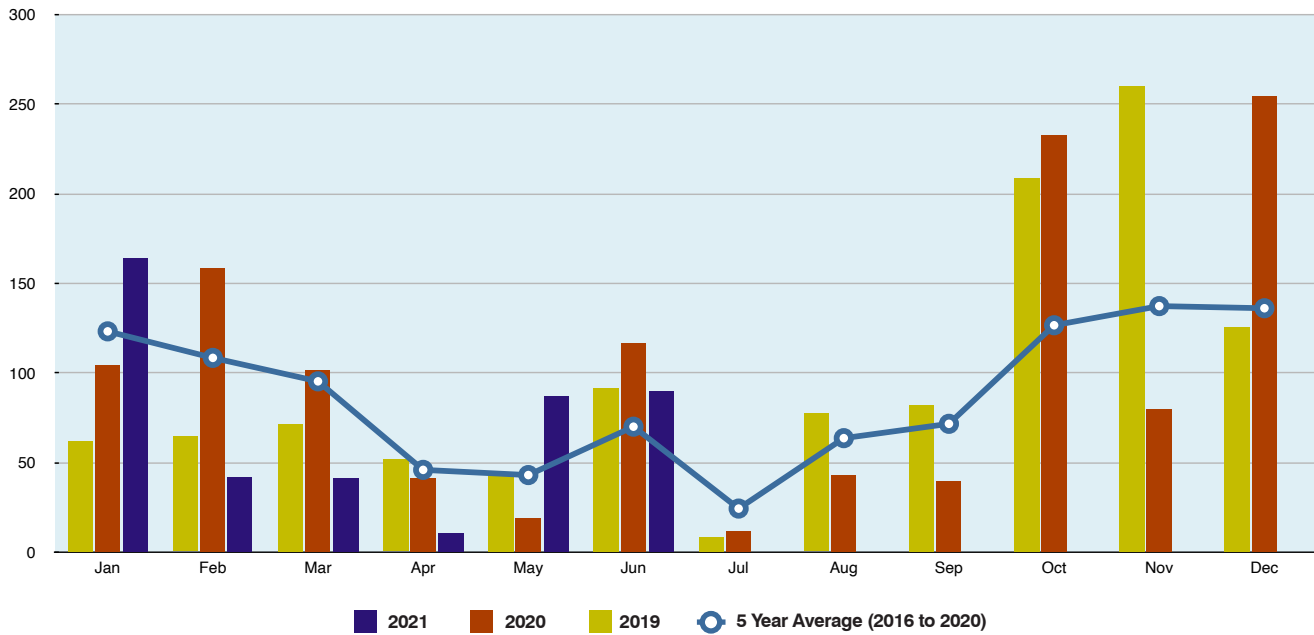

# TOTAL RAINFALL INFORMATION

## TOTAL MONTHLY RAINFALL

## TOTAL MONTHLY RAINFALL (AVERAGE OF 13 STATIONS) (MILLIMETRES)

Month	2019	2020	2021	5 Year Average (2016 to 2020)
January	62.5	104.7	164.3	123.2
February	64.2	158.6	42.1	108.4
March	72.0	101.3	41.4	95.3
April	51.9	41.4	10.5	45.9
May	44.2	18.6	86.8	43.0
June	92.0	116.3	89.8	70.0
July	8.4	11.2		24.3
August	77.1	43.0		63.6
September	82.1	39.9		71.6
October	208.9	233.2		126.6
November	260.5	80.1		137.3
December	125.2	254.4		136.1
<b>Annual Total</b>	<b>861.9</b>	<b>1149.0</b>	<b>1202.6</b>	<b>1045.3</b>