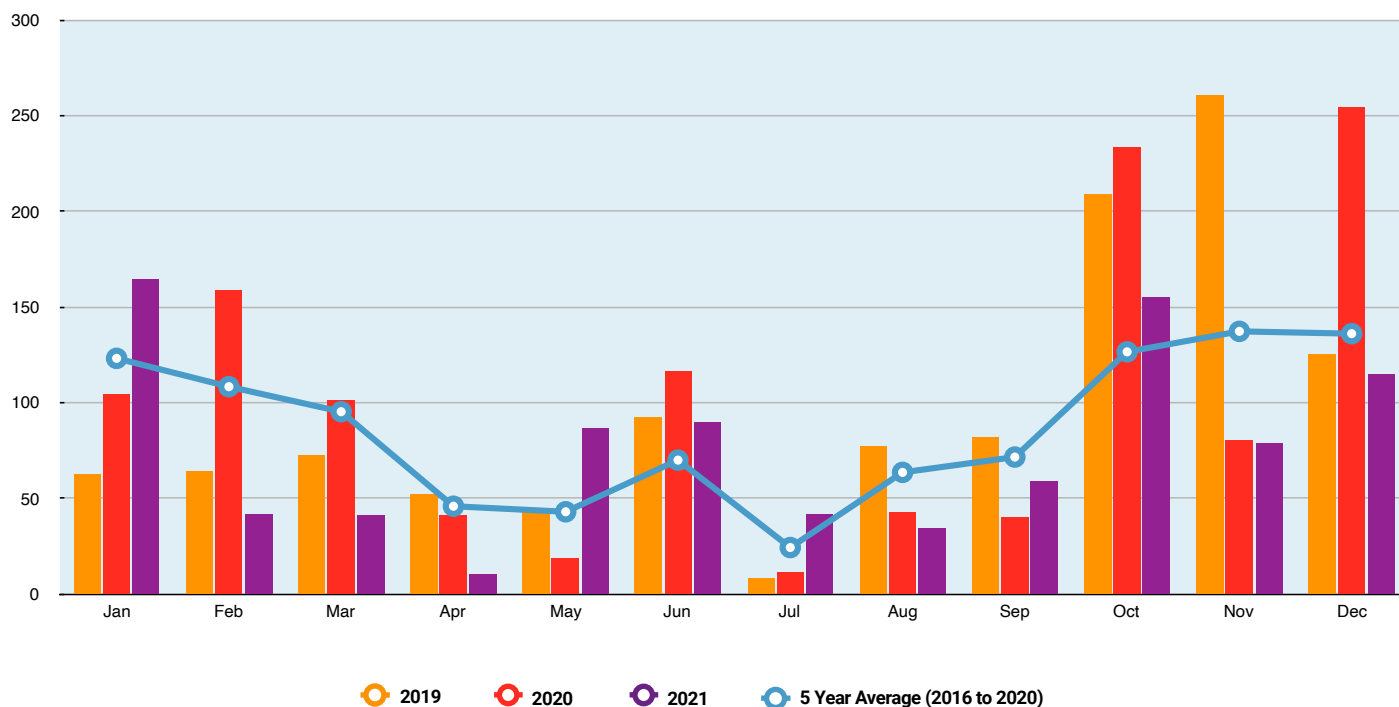

Total Rainfall Information

Jersey Water Data

Monthly Consumption (Megalitres)

Month	2019	2020	2021	5 Year Cumulative Average (2016-2020)
January	62.5	104.7	164.3	123.2
February	64.2	158.6	42.1	108.4
March	72.0	101.3	41.4	95.3
April	51.9	41.4	10.5	45.9
May	44.2	18.6	86.8	43.0
June	92.0	116.3	89.8	70.0
July	8.4	11.2	42.2	24.3
August	77.1	43.0	34.6	63.6
September	82.1	39.9	58.9	71.6
October	208.9	233.2	155.1	126.6
November	260.5	80.1	78.8	137.3
December	125.2	254.4	144.7	136.1
Annual Total	861.9	1149.0	1202.6	1045.3